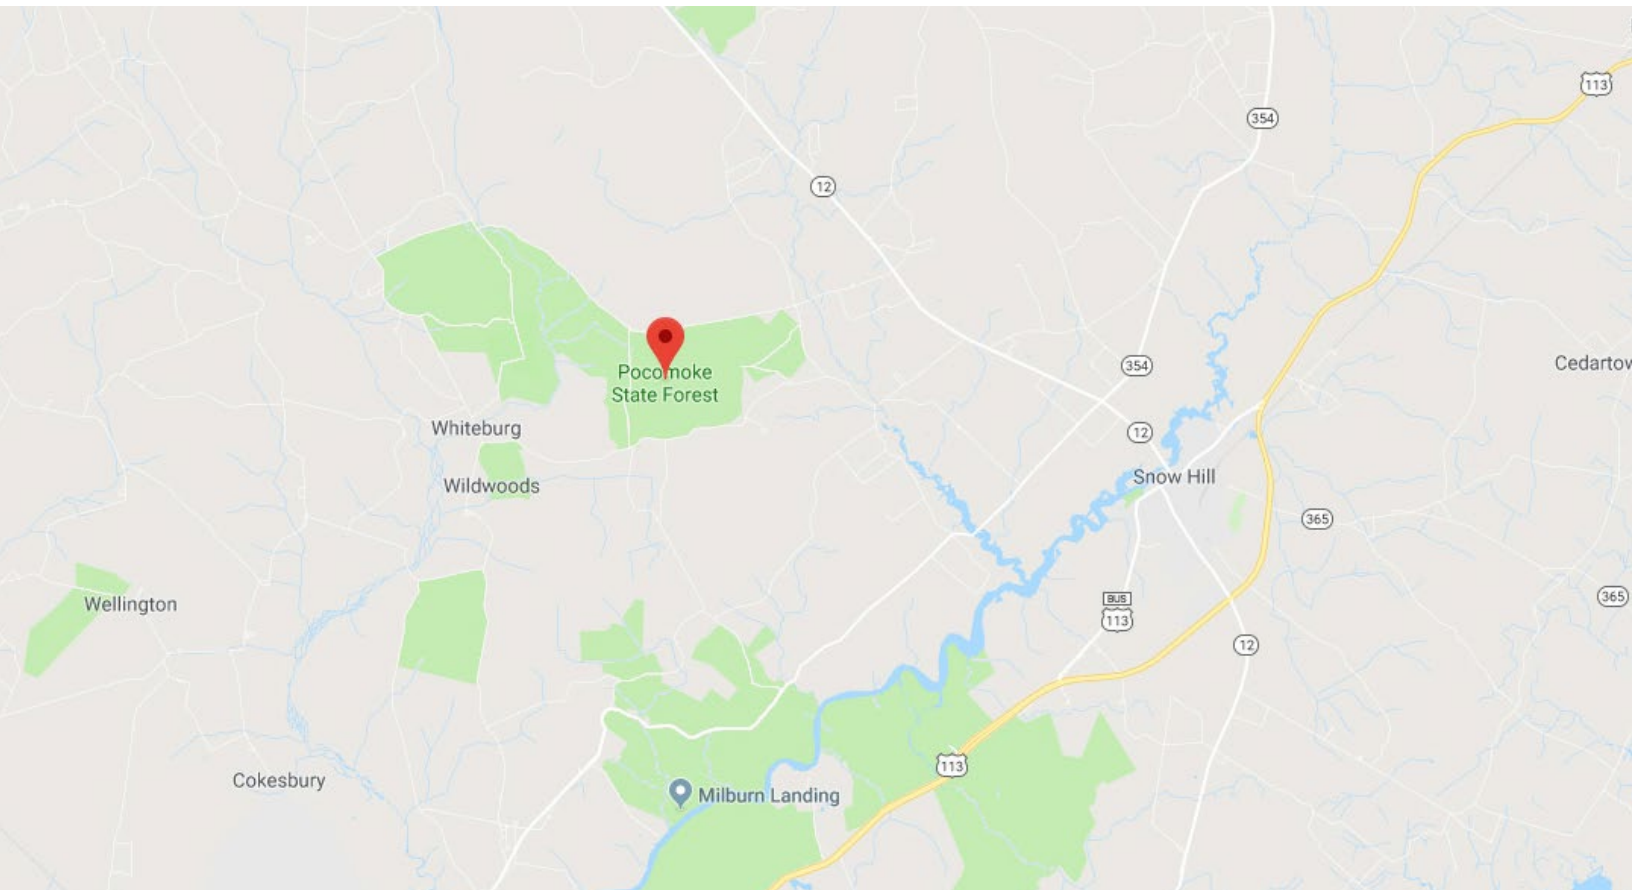

CHANDLER TRACT TRAIL POCOMOKE STATE FOREST

LOCATION:

3461 Worcester Hwy.
Snow Hill, MD 21863
Free • (410) 632-3732

<http://www.snowhillmd.com>

TRAIL DETAILS:

6½ mile loop trail through the Pocomoke State Forest on a soft surface. This trail is across US Highway 113 from the Shad Landing area of Pocomoke River State Park.

Worcester County Health Department

PO Box 249 • Snow Hill, MD 21863 • 410-632-1100 • www.worcesterhealth.org

Funding provided by *Maryland Department of Health Center for Chronic Disease Prevention and Control.*