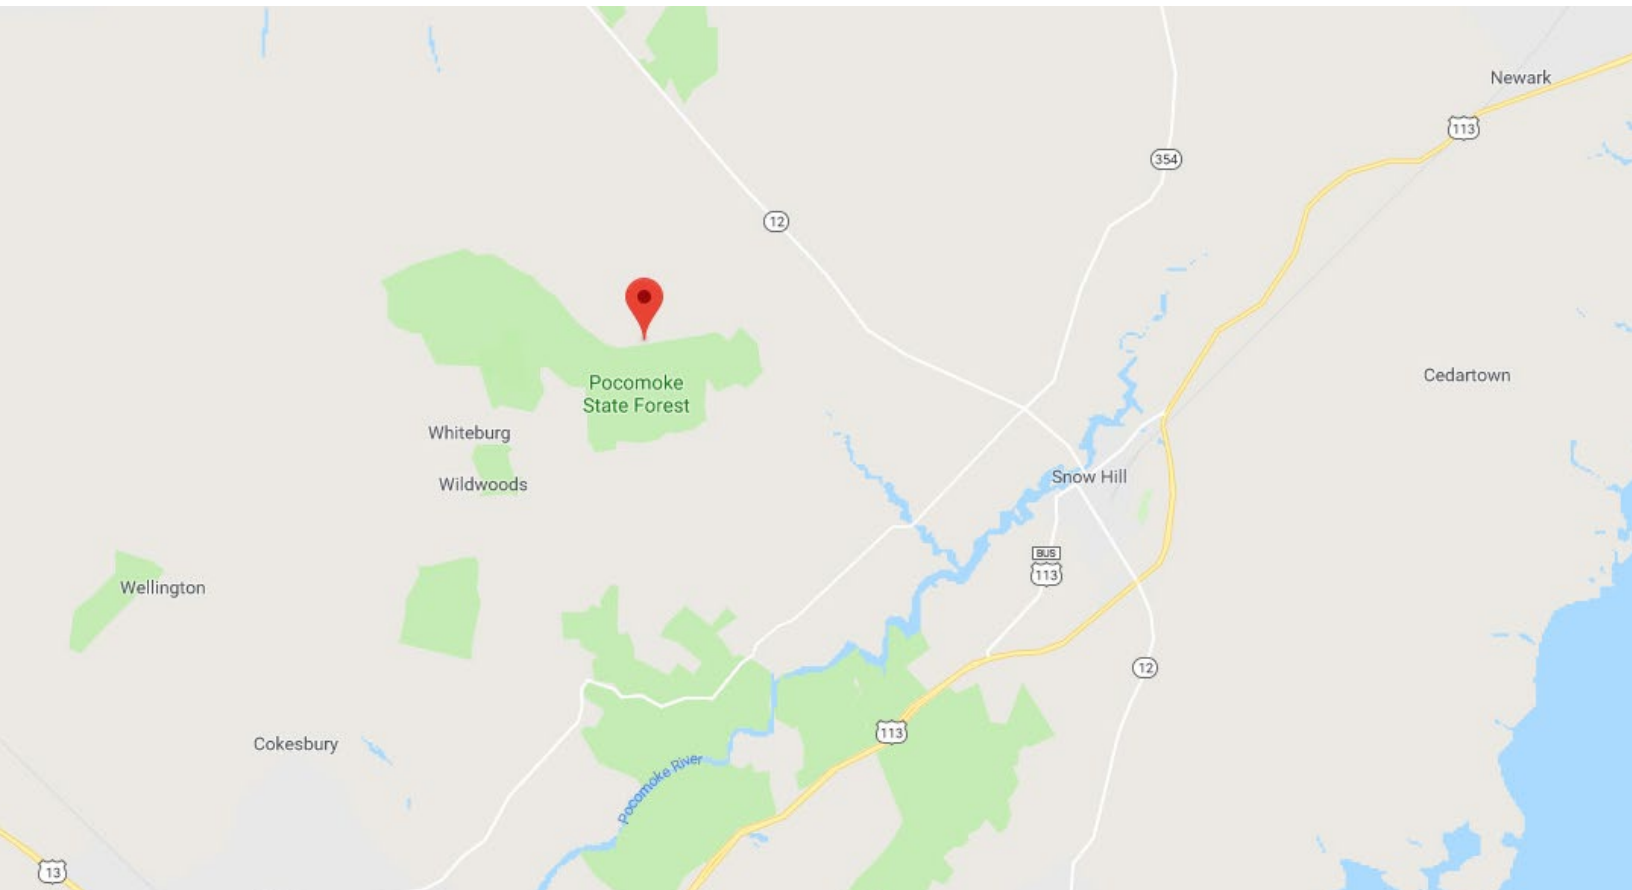

PUSEY BRANCH TRAIL POCOMOKE STATE FOREST

LOCATION:

Old Furnace Road/Old Beech Road
Snow Hill, MD 21863
Free • (410) 632-3732

<http://www.snowhillmd.com>

TRAIL DETAILS:

0.9 mile loop trail with informational signs and exhibits and a soft surface.