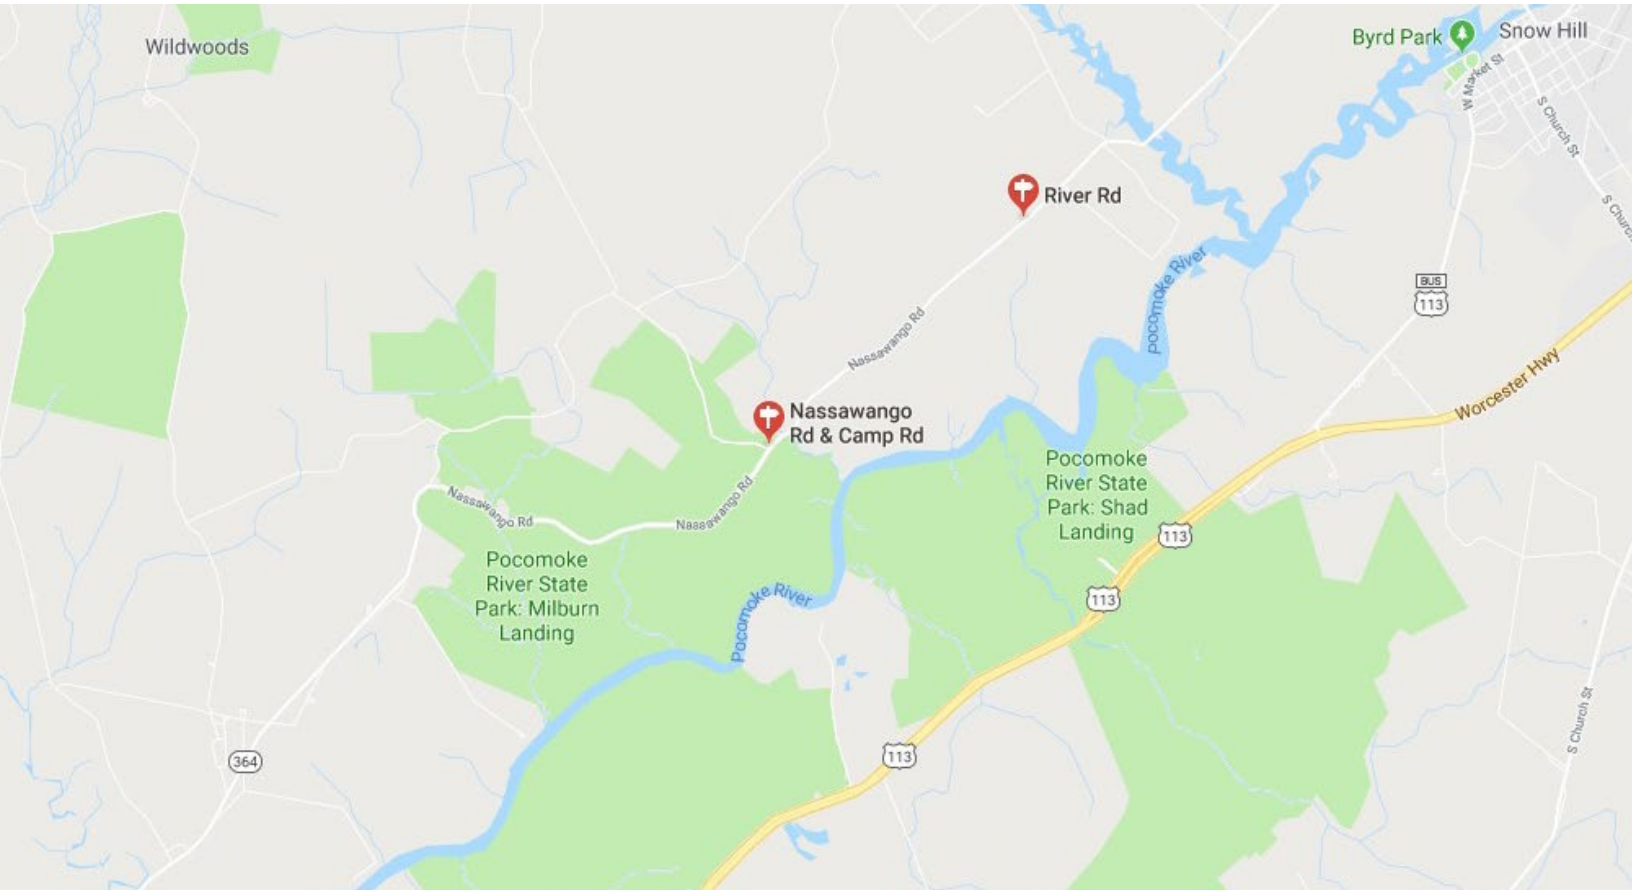

## MILBURN LANDING TRAIL POCOMOKE STATE FOREST

### LOCATION:

Nassawango Road/Camp Road/  
River Road  
Snow Hill, MD 21863  
Free • (410) 632-3732

<http://www.snowhillmd.com>

Pet Friendly

### TRAIL DETAILS:

4¼ mile nature trail through the Pocomoke State Forest on a soft surface. This trail connects to the Milburn Landing Area of Pocomoke River State Park.

**Worcester County Health Department**