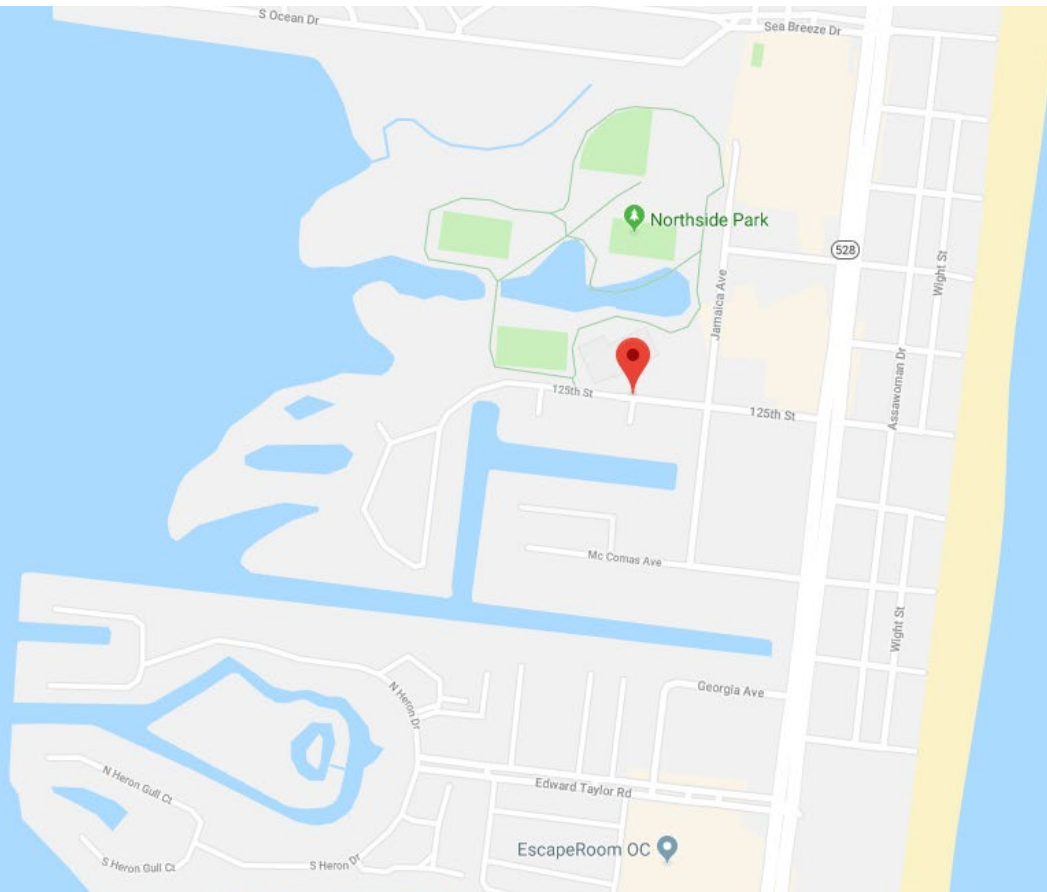

## OCEAN CITY RECREATION AND PARKS NORTHSIDE PARK - OCEAN CITY

### LOCATION:

125th Street & the Bay  
Ocean City, MD 21842  
Free • (410) 250-0125

<https://oceancitymd.gov/oc/departments/recreation-parks/parks>

Pet Friendly