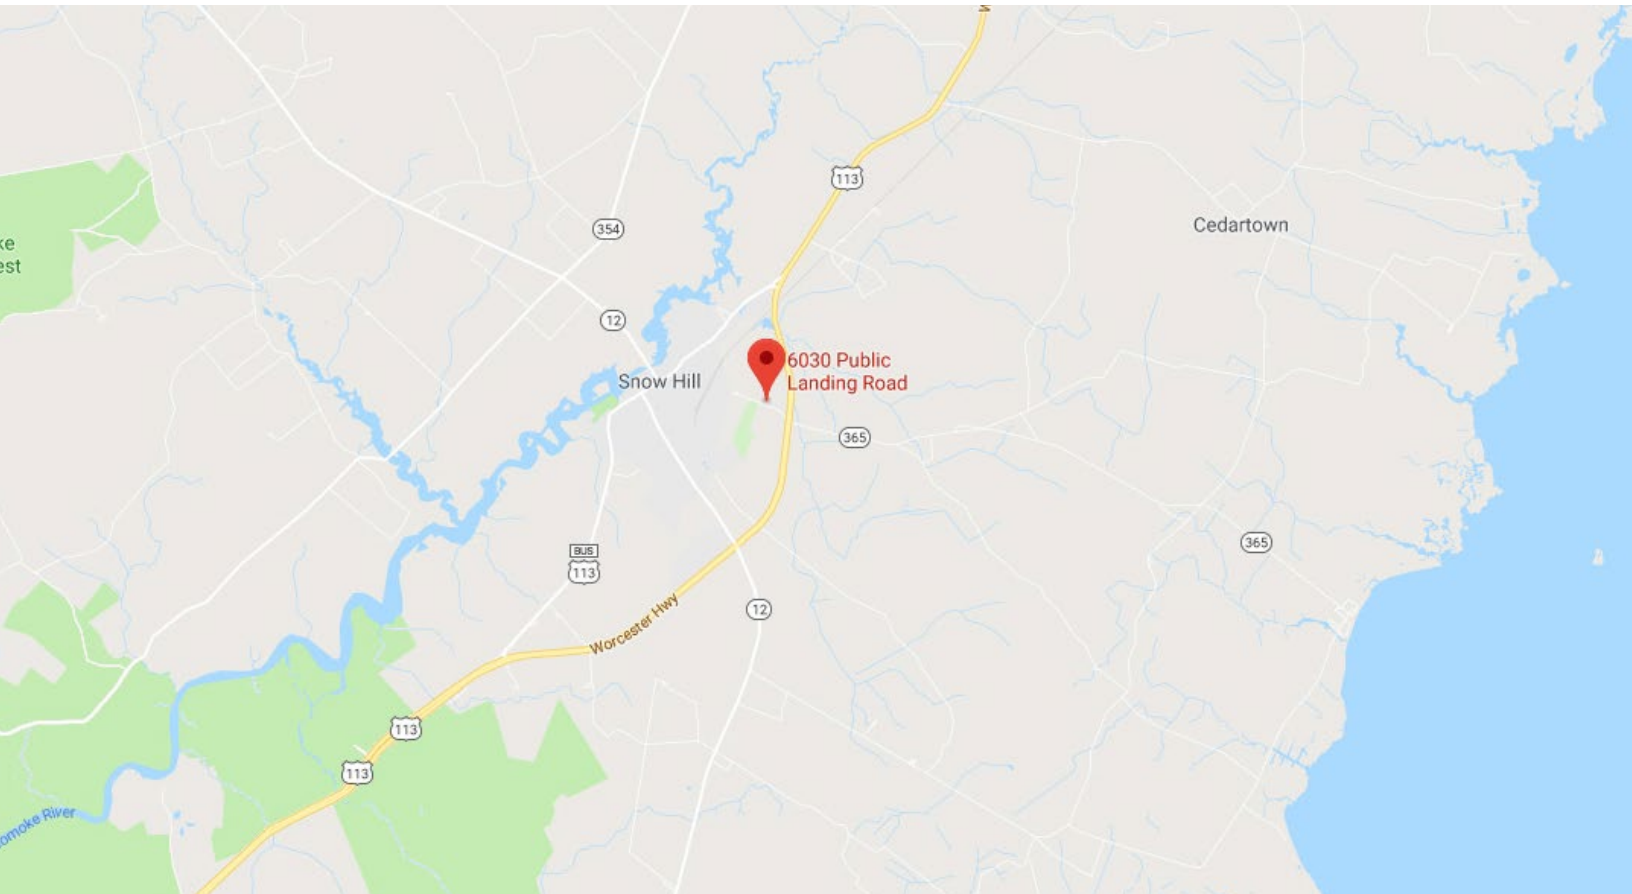

JOHN WALTER SMITH NATURE TRAIL/WORCESTER COUNTY RECREATION & PARKS INDOOR TRACK

LOCATION:

6030 Public Landing Road
Snow Hill, MD 21863
Free • (410) 632-2144

<http://www.snowhillmd.com>

Pet Friendly

TRAIL DETAILS:

½ mile nature trail around the perimeter of the park
and and a 200 meter indoor track.

Worcester County Health Department

PO Box 249 • Snow Hill, MD 21863 • 410-632-1100 • www.worcesterhealth.org

Funding provided by Maryland Department of Health Center for Chronic Disease Prevention and Control.